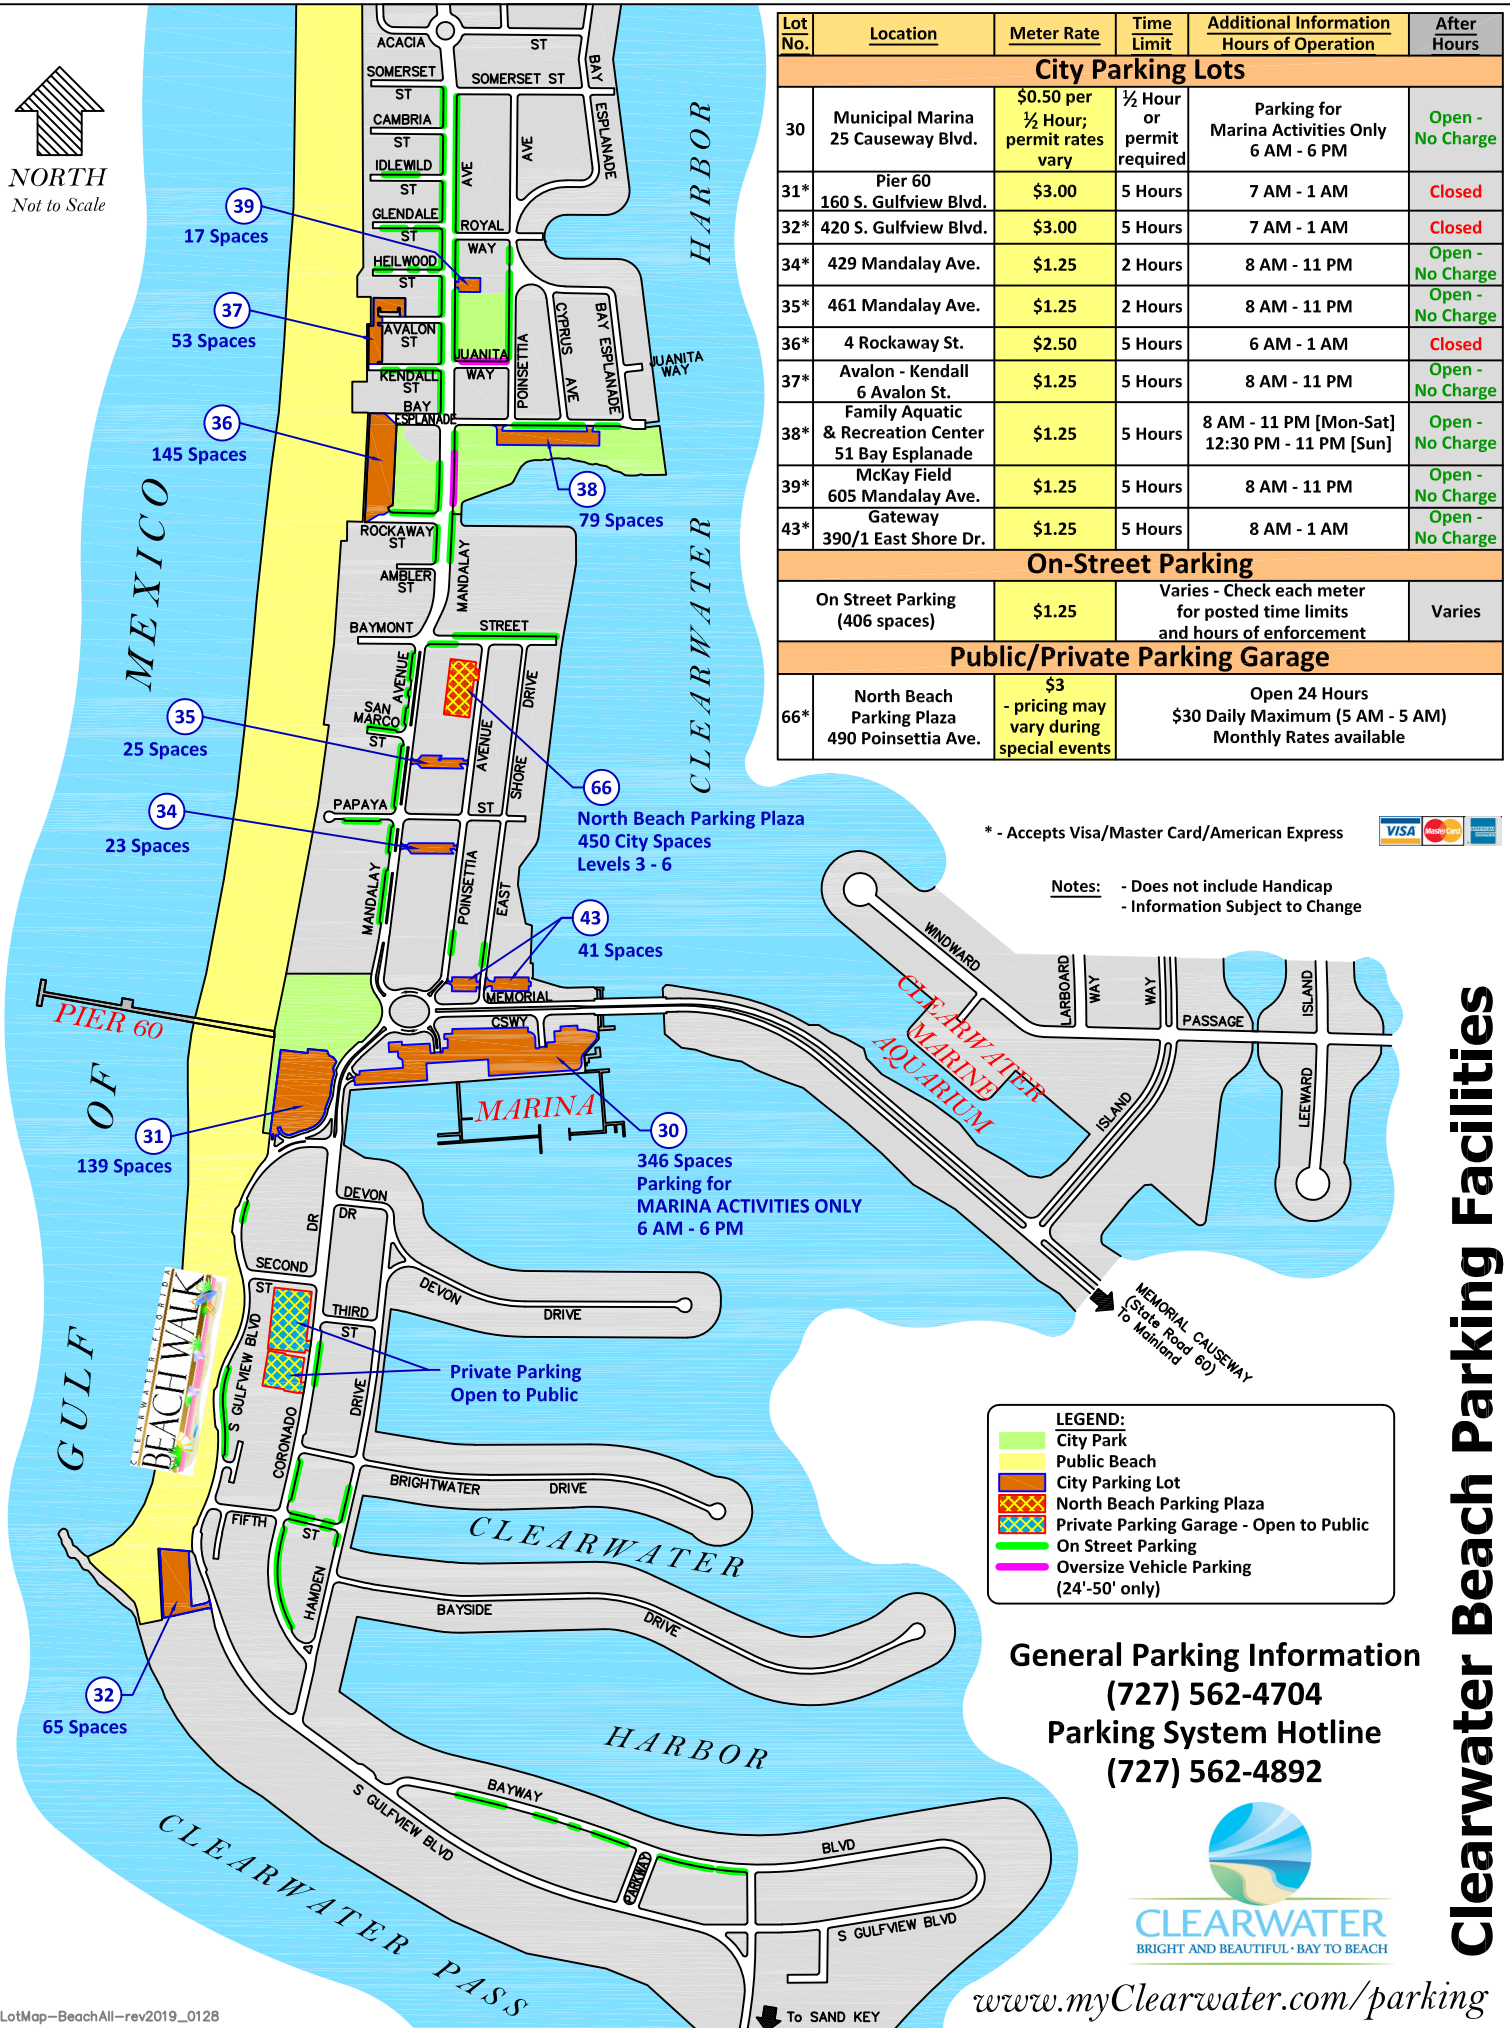

Lot No.	Location	Meter Rate	Time Limit	Additional Information Hours of Operation	After Hours
<b>City Parking Lots</b>					
30	Municipal Marina 25 Causeway Blvd.	\$0.50 per ½ Hour; permit rates vary	½ Hour or permit required	Parking for Marina Activities Only 6 AM - 6 PM	Open - No Charge
31*	Pier 60 160 S. Gulfview Blvd.	\$3.00	5 Hours	7 AM - 1 AM	Closed
32*	420 S. Gulfview Blvd.	\$3.00	5 Hours	7 AM - 1 AM	Closed
34*	429 Mandalay Ave.	\$1.25	2 Hours	8 AM - 11 PM	Open - No Charge
35*	461 Mandalay Ave.	\$1.25	2 Hours	8 AM - 11 PM	Open - No Charge
36*	4 Rockaway St.	\$2.50	5 Hours	6 AM - 1 AM	Closed
37*	Avalon - Kendall 6 Avalon St.	\$1.25	5 Hours	8 AM - 11 PM	Open - No Charge
38*	Family Aquatic & Recreation Center 51 Bay Esplanade	\$1.25	5 Hours	8 AM - 11 PM [Mon-Sat] 12:30 PM - 11 PM [Sun]	Open - No Charge
39*	McKay Field 605 Mandalay Ave.	\$1.25	5 Hours	8 AM - 11 PM	Open - No Charge
43*	Gateway 390/1 East Shore Dr.	\$1.25	5 Hours	8 AM - 1 AM	Open - No Charge
<b>On-Street Parking</b>					
On Street Parking (406 spaces)		\$1.25	Varies - Check each meter for posted time limits and hours of enforcement		Varies
<b>Public/Private Parking Garage</b>					
66*	North Beach Parking Plaza 490 Poinsettia Ave.	\$3 - pricing may vary during special events	Open 24 Hours \$30 Daily Maximum (5 AM - 5 AM) Monthly Rates available		

\* - Accepts Visa/Master Card/American Express

Notes: - Does not include Handicap  
- Information Subject to Change

**LEGEND:**

- City Park
- Public Beach
- City Parking Lot
- North Beach Parking Plaza
- Private Parking Garage - Open to Public
- On Street Parking
- Oversize Vehicle Parking (24'-50' only)