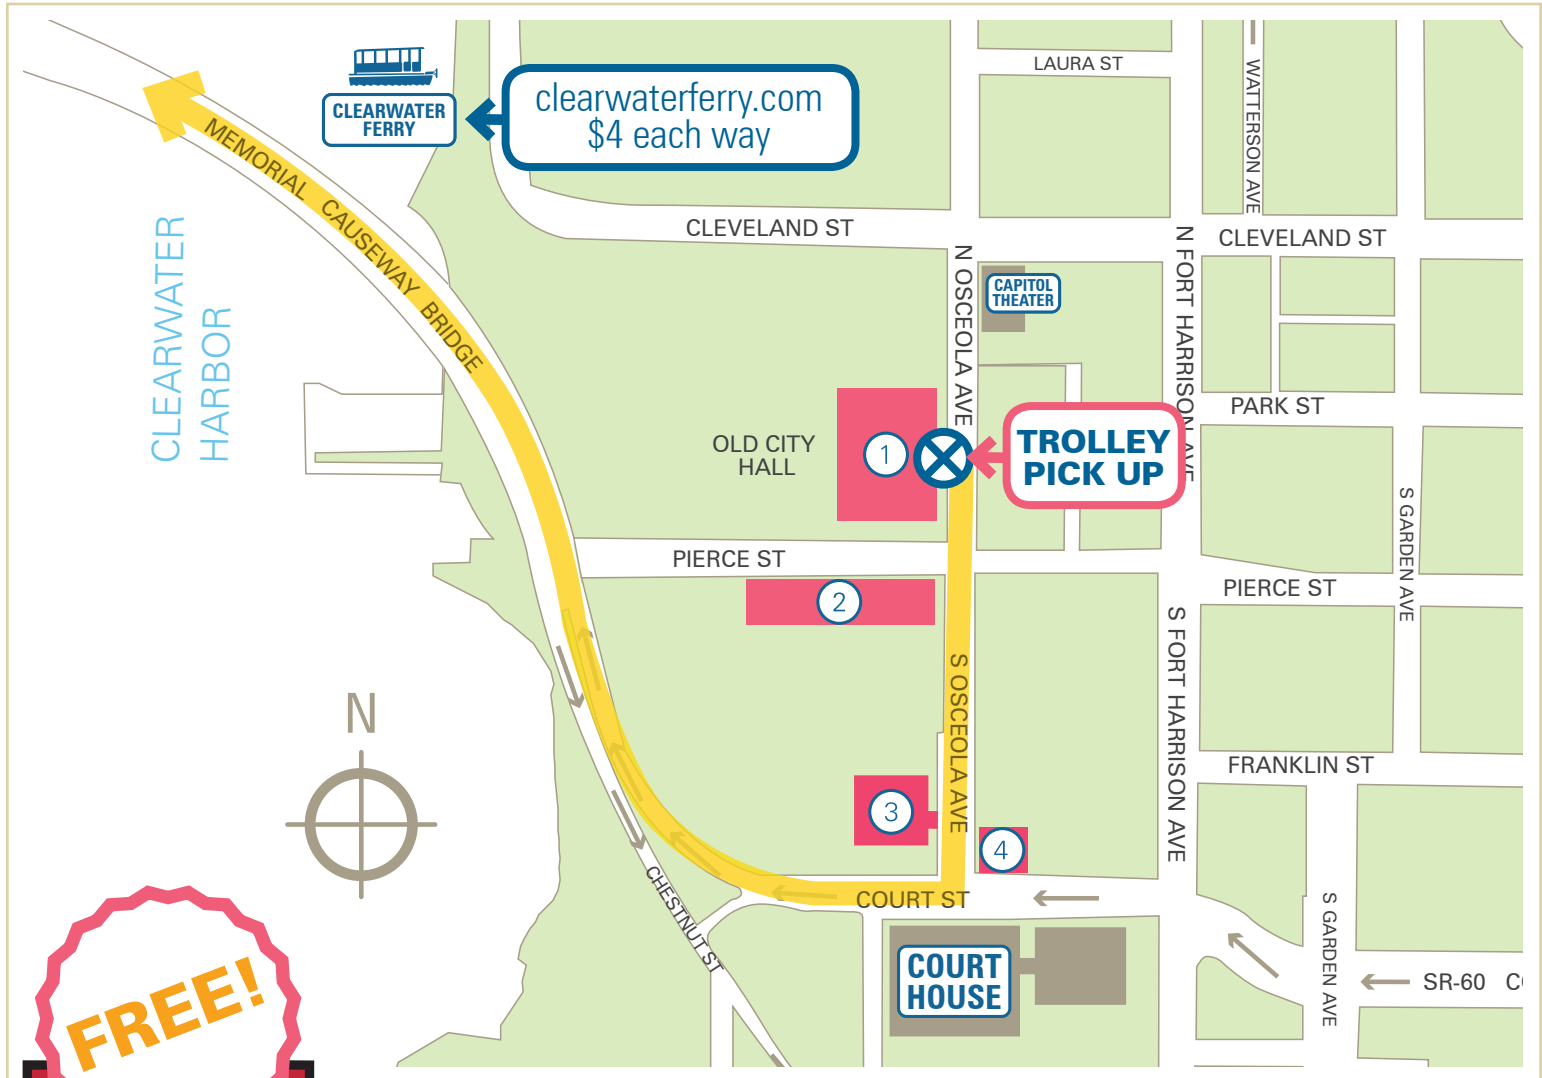

FREE PARK & RIDE FOR SPRING BREAK 2019

SEVEN DAYS A WEEK

- 1 OLD CITY HALL LOT
- 2 OVERFLOW PARKING LOT

ADDRESS

- 112 S. OSCEOLA AVE.
- 200 S. OSCEOLA AVE.

OF SPACES

- 66
- 120

SATURDAY AND SUNDAY ONLY

- 3 COUNTY PARKING GARAGE
- 4 COURT ST. & OSCEOLA AVE. LOT

- 310 COURT ST.
- 311 S.OSCEOLA AVE.

- 400
- 39

Effective March 1 through April 30, 2019:

Park **free** in Downtown Clearwater and ride the **free** bus or trolley to the beach. The downtown trolley stop is at 112 S. Osceola Ave.

PSTA Trolley and Jolley Trolley will run:

- Approximately every 30 minutes Monday - Thursday from 10 a.m. – 10 p.m.
- Approximately every 15 minutes Friday, Saturday & Sunday from 10 a.m. - midnight.

Free Downtown Parking

Parking will be **free** every day at location number 1 and 2 from March 1 to April 30.

Additional parking will be **free** on Saturdays and Sundays at locations 3 and 4 from March 1 to April 30.

From Clearwater Beach to Downtown Clearwater:

Ride back to Downtown Clearwater for **free** from the Clearwater Beach Transit Center or the Clearwater Beach Marina stop.

Information Subject to Change

myclearwater.com/parking